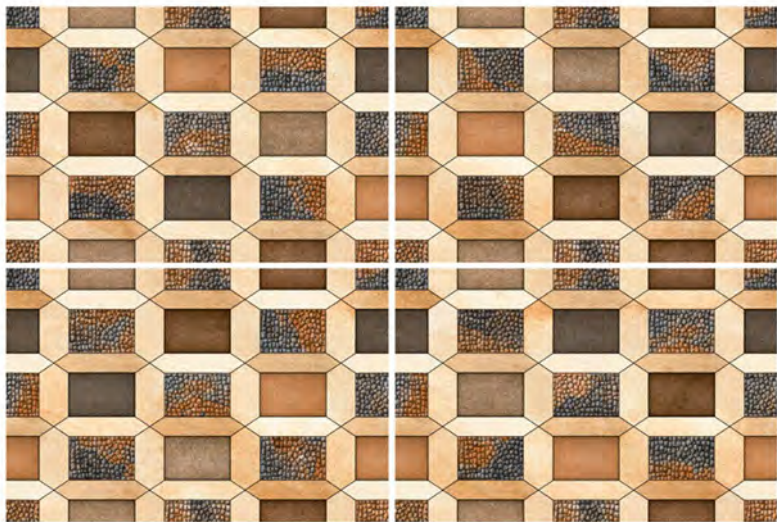

ESKIMO
CERAMICA

MATT ELEVATION
SERIES

300 x 450 MM

Matt Elevation Series

300x450mm

EL-31100

EL-31101

EL-31102

EL-31103

Matt Elevation Series

300x450mm

EL-31104

EL-31105

EL-31106

Matt Elevation Series

300x450mm