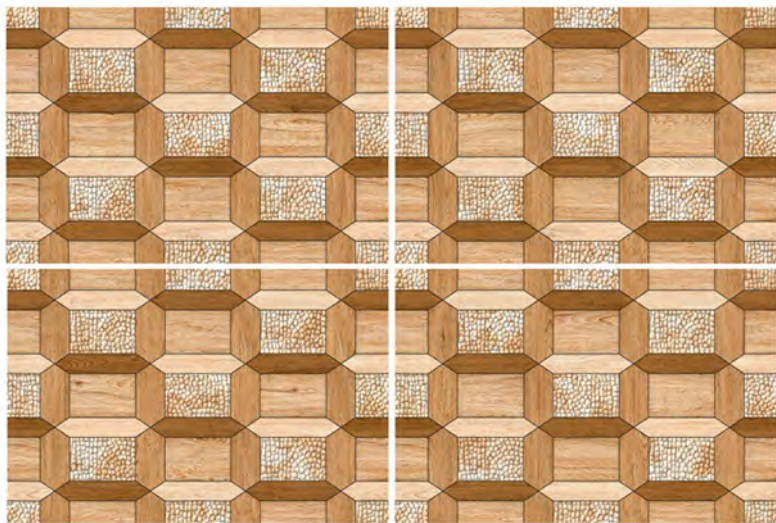

ESKIMO
CERAMICA

MATT ELEVATION
SERIES

300 x 450 MM

Matt Elevation Series

300x450mm

EL-31100

EL-31101

EL-31102

EL-31103

Matt Elevation Series

300x450mm

EL-31104

EL-31105

EL-31106

Matt Elevation Series

300x450mm

EL-31107

EL-31108

EL-31109

Matt Elevation Series

300x450mm

EL-31110

Matt Elevation Series

300x450mm