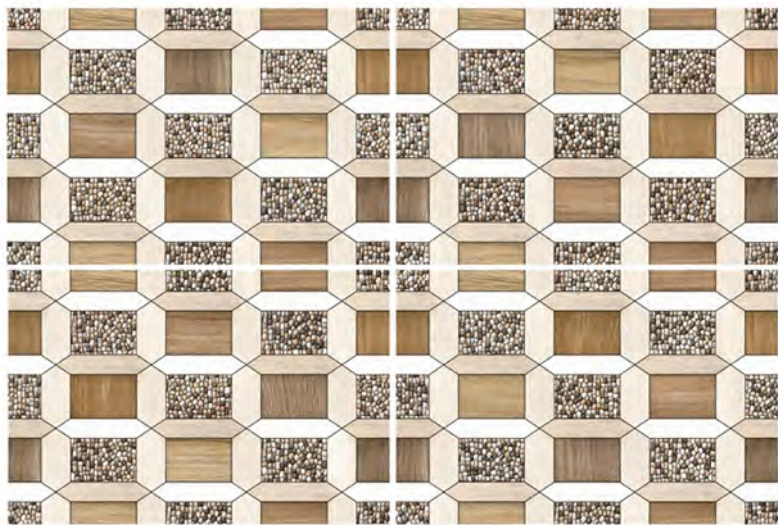

ESKIMO
CERAMICA

MATT ELEVATION
SERIES

300 x 450 MM

Matt Elevation Series

300x450mm

EL-31100

EL-31101

EL-31102

EL-31103

Matt Elevation Series

300x450mm

EL-31104

EL-31105

EL-31106

Matt Elevation Series

300x450mm