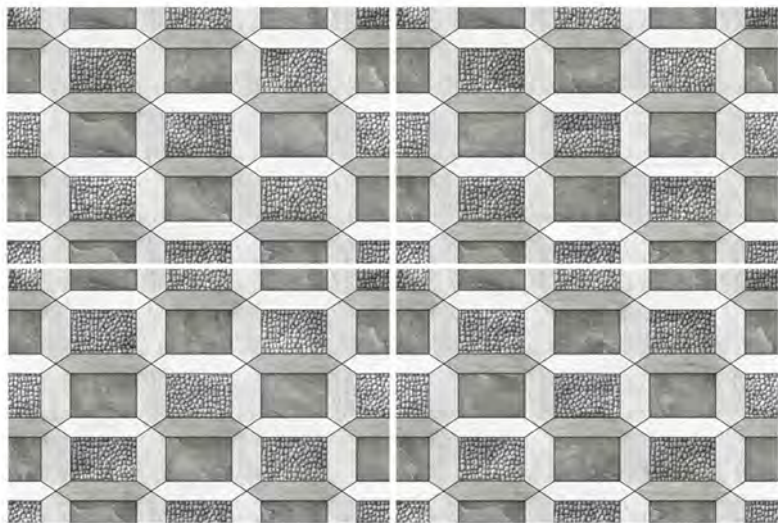

ESKIMO
CERAMICA

MATT ELEVATION
SERIES

300 x 450 MM

Matt Elevation Series

300x450mm

EL-31100

EL-31101

EL-31102

EL-31103

Matt Elevation Series

300x450mm

EL-31104

EL-31105

EL-31106

Matt Elevation Series

300x450mm